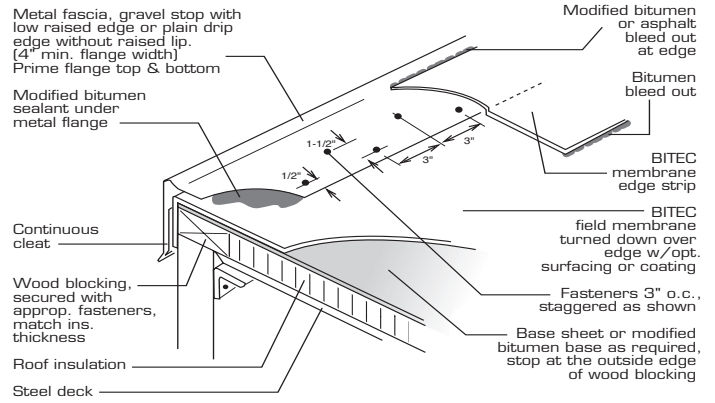

SPM-4.5T

DETAILS

PARAPET WALL DETAIL

EDGE DETAIL

ROOF DRAIN DETAIL

VENT PIPE DETAIL

Bitec, Inc.
 P.O. Box 497
 No. 2 Industrial Park Dr.
 Morrilton, AR 72110
 Phone: 1-800-535-8597
 Fax: 501-354-3019
www.bi-tec.com