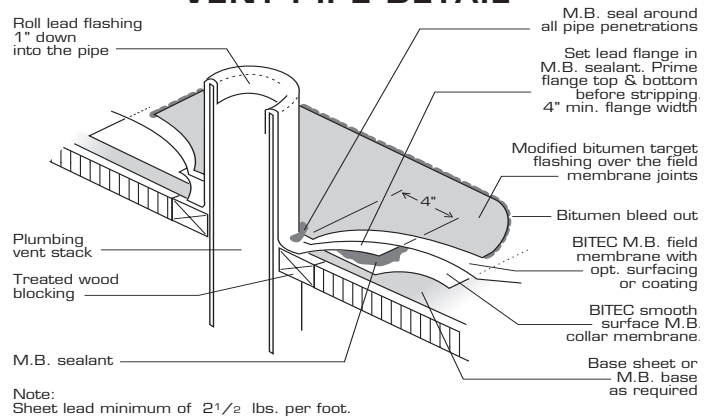

SPM-4.5T

DETAILS

PARAPET WALL DETAIL

EDGE DETAIL

ROOF DRAIN DETAIL

VENT PIPE DETAIL

Bitec, Inc.
 P.O. Box 497
 No. 2 Industrial Park Dr.
 Morrilton, AR 72110
 Phone: 1-800-535-8597
 Fax: 501-354-3019
www.bi-tec.com