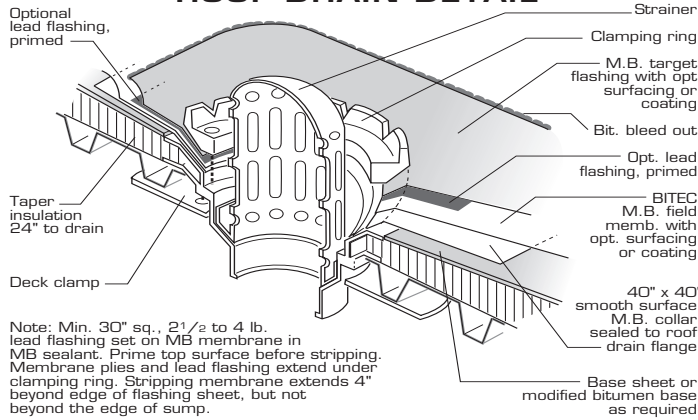

SPM-4.5T

DETAILS

PARAPET WALL DETAIL

EDGE DETAIL

ROOF DRAIN DETAIL

VENT PIPE DETAIL

Bitec, Inc.
 P.O. Box 497
 No. 2 Industrial Park Dr.
 Morrilton, AR 72110
 Phone: 1-800-535-8597
 Fax: 501-354-3019
www.bi-tec.com