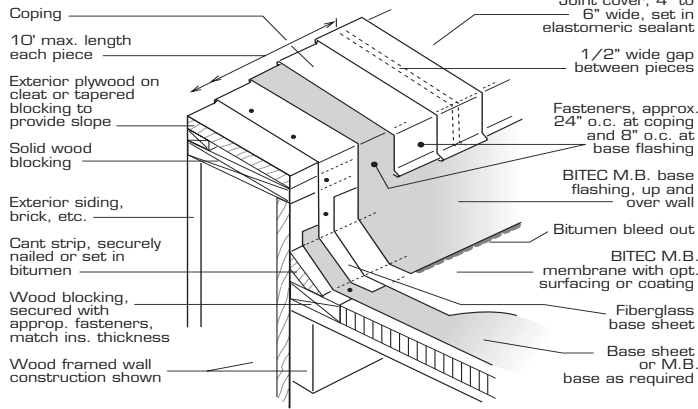

SPM-4.5T

DETAILS

PARAPET WALL DETAIL

EDGE DETAIL

ROOF DRAIN DETAIL

VENT PIPE DETAIL

Bitec, Inc.
 P.O. Box 497
 No. 2 Industrial Park Dr.
 Morrilton, AR 72110
 Phone: 1-800-535-8597
 Fax: 501-354-3019
www.bi-tec.com