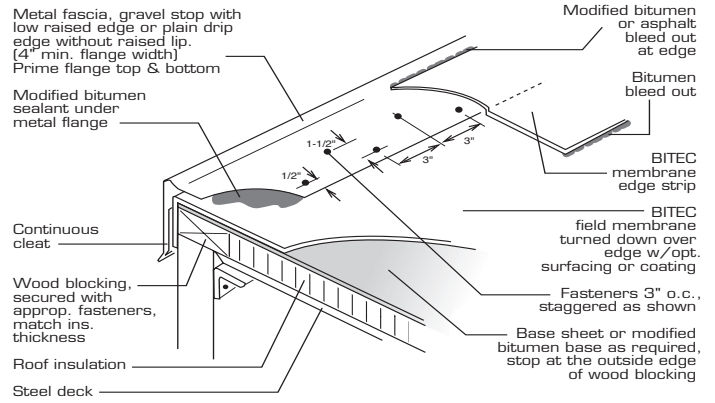

SPM-3.5H

DETAILS

PARAPET WALL DETAIL

EDGE DETAIL

ROOF DRAIN DETAIL

VENT PIPE DETAIL

Bitec, Inc.
 P.O. Box 497
 No. 2 Industrial Park Dr.
 Morrilton, AR 72110
 Phone: 1-800-535-8597
 Fax: 501-354-3019
www.bi-tec.com