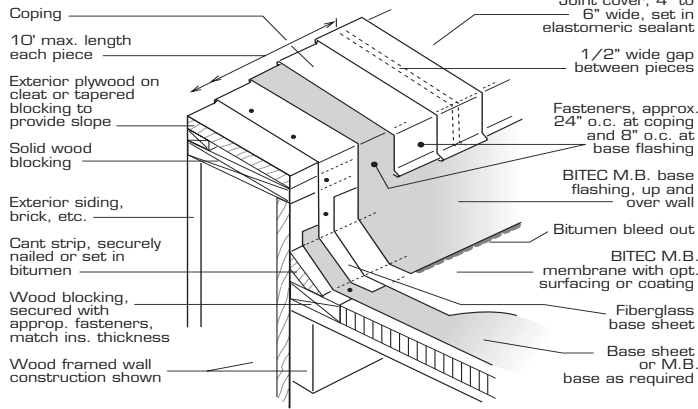

SPM-3.5H

DETAILS

PARAPET WALL DETAIL

EDGE DETAIL

ROOF DRAIN DETAIL

VENT PIPE DETAIL

Bitec, Inc.
 P.O. Box 497
 No. 2 Industrial Park Dr.
 Morrilton, AR 72110
 Phone: 1-800-535-8597
 Fax: 501-354-3019
www.bi-tec.com