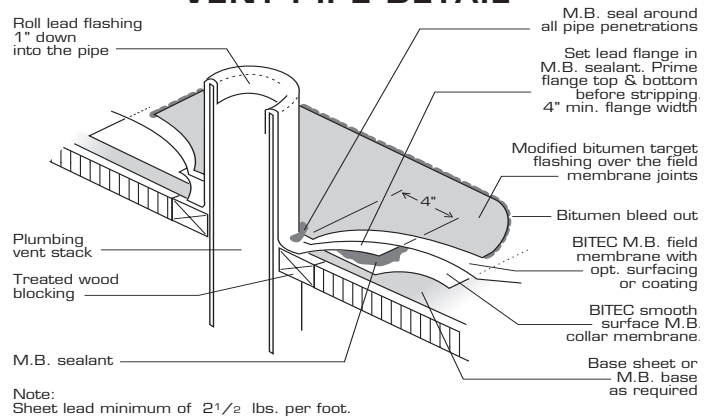

SPM-3.5H

DETAILS

PARAPET WALL DETAIL

EDGE DETAIL

ROOF DRAIN DETAIL

VENT PIPE DETAIL

Bitec, Inc.
 P.O. Box 497
 No. 2 Industrial Park Dr.
 Morrilton, AR 72110
 Phone: 1-800-535-8597
 Fax: 501-354-3019
www.bi-tec.com