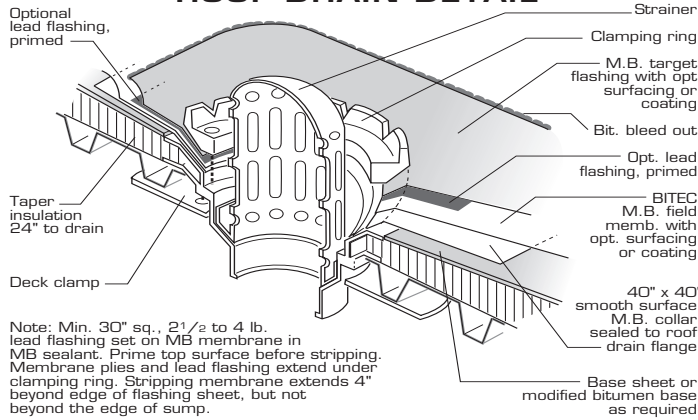

SPM-3.5H

DETAILS

PARAPET WALL DETAIL

EDGE DETAIL

ROOF DRAIN DETAIL

VENT PIPE DETAIL

Bitec, Inc.
 P.O. Box 497
 No. 2 Industrial Park Dr.
 Morrilton, AR 72110
 Phone: 1-800-535-8597
 Fax: 501-354-3019
www.bi-tec.com